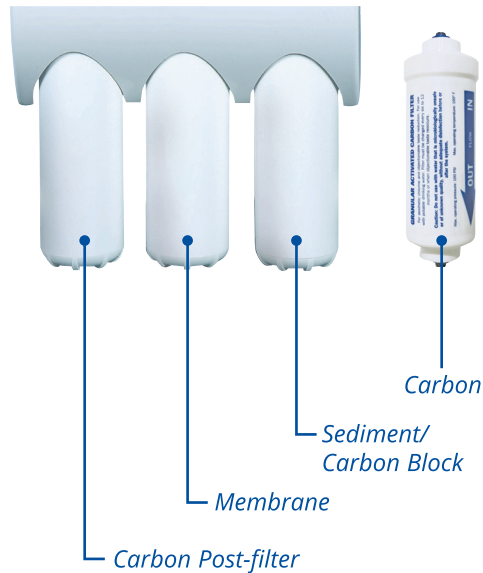

*The Eclipse™ WRO-35 R.O. Drinking Water System is tested and certified by NSF International against NSF/ANSI Standard 58 for the reduction of:

- lead
- arsenic (pentavalent)
- copper
- nitrates
- nitrites
- cyst (cryptosporidium)
- chromium (hexavalent)
- chromium (trivalent)
- selenium
- cadmium
- fluoride
- TDS
- radium 226/228
- barium

Your local water treatment professional:

* See the Performance Data Sheet for specific percentages of contaminant reduction.